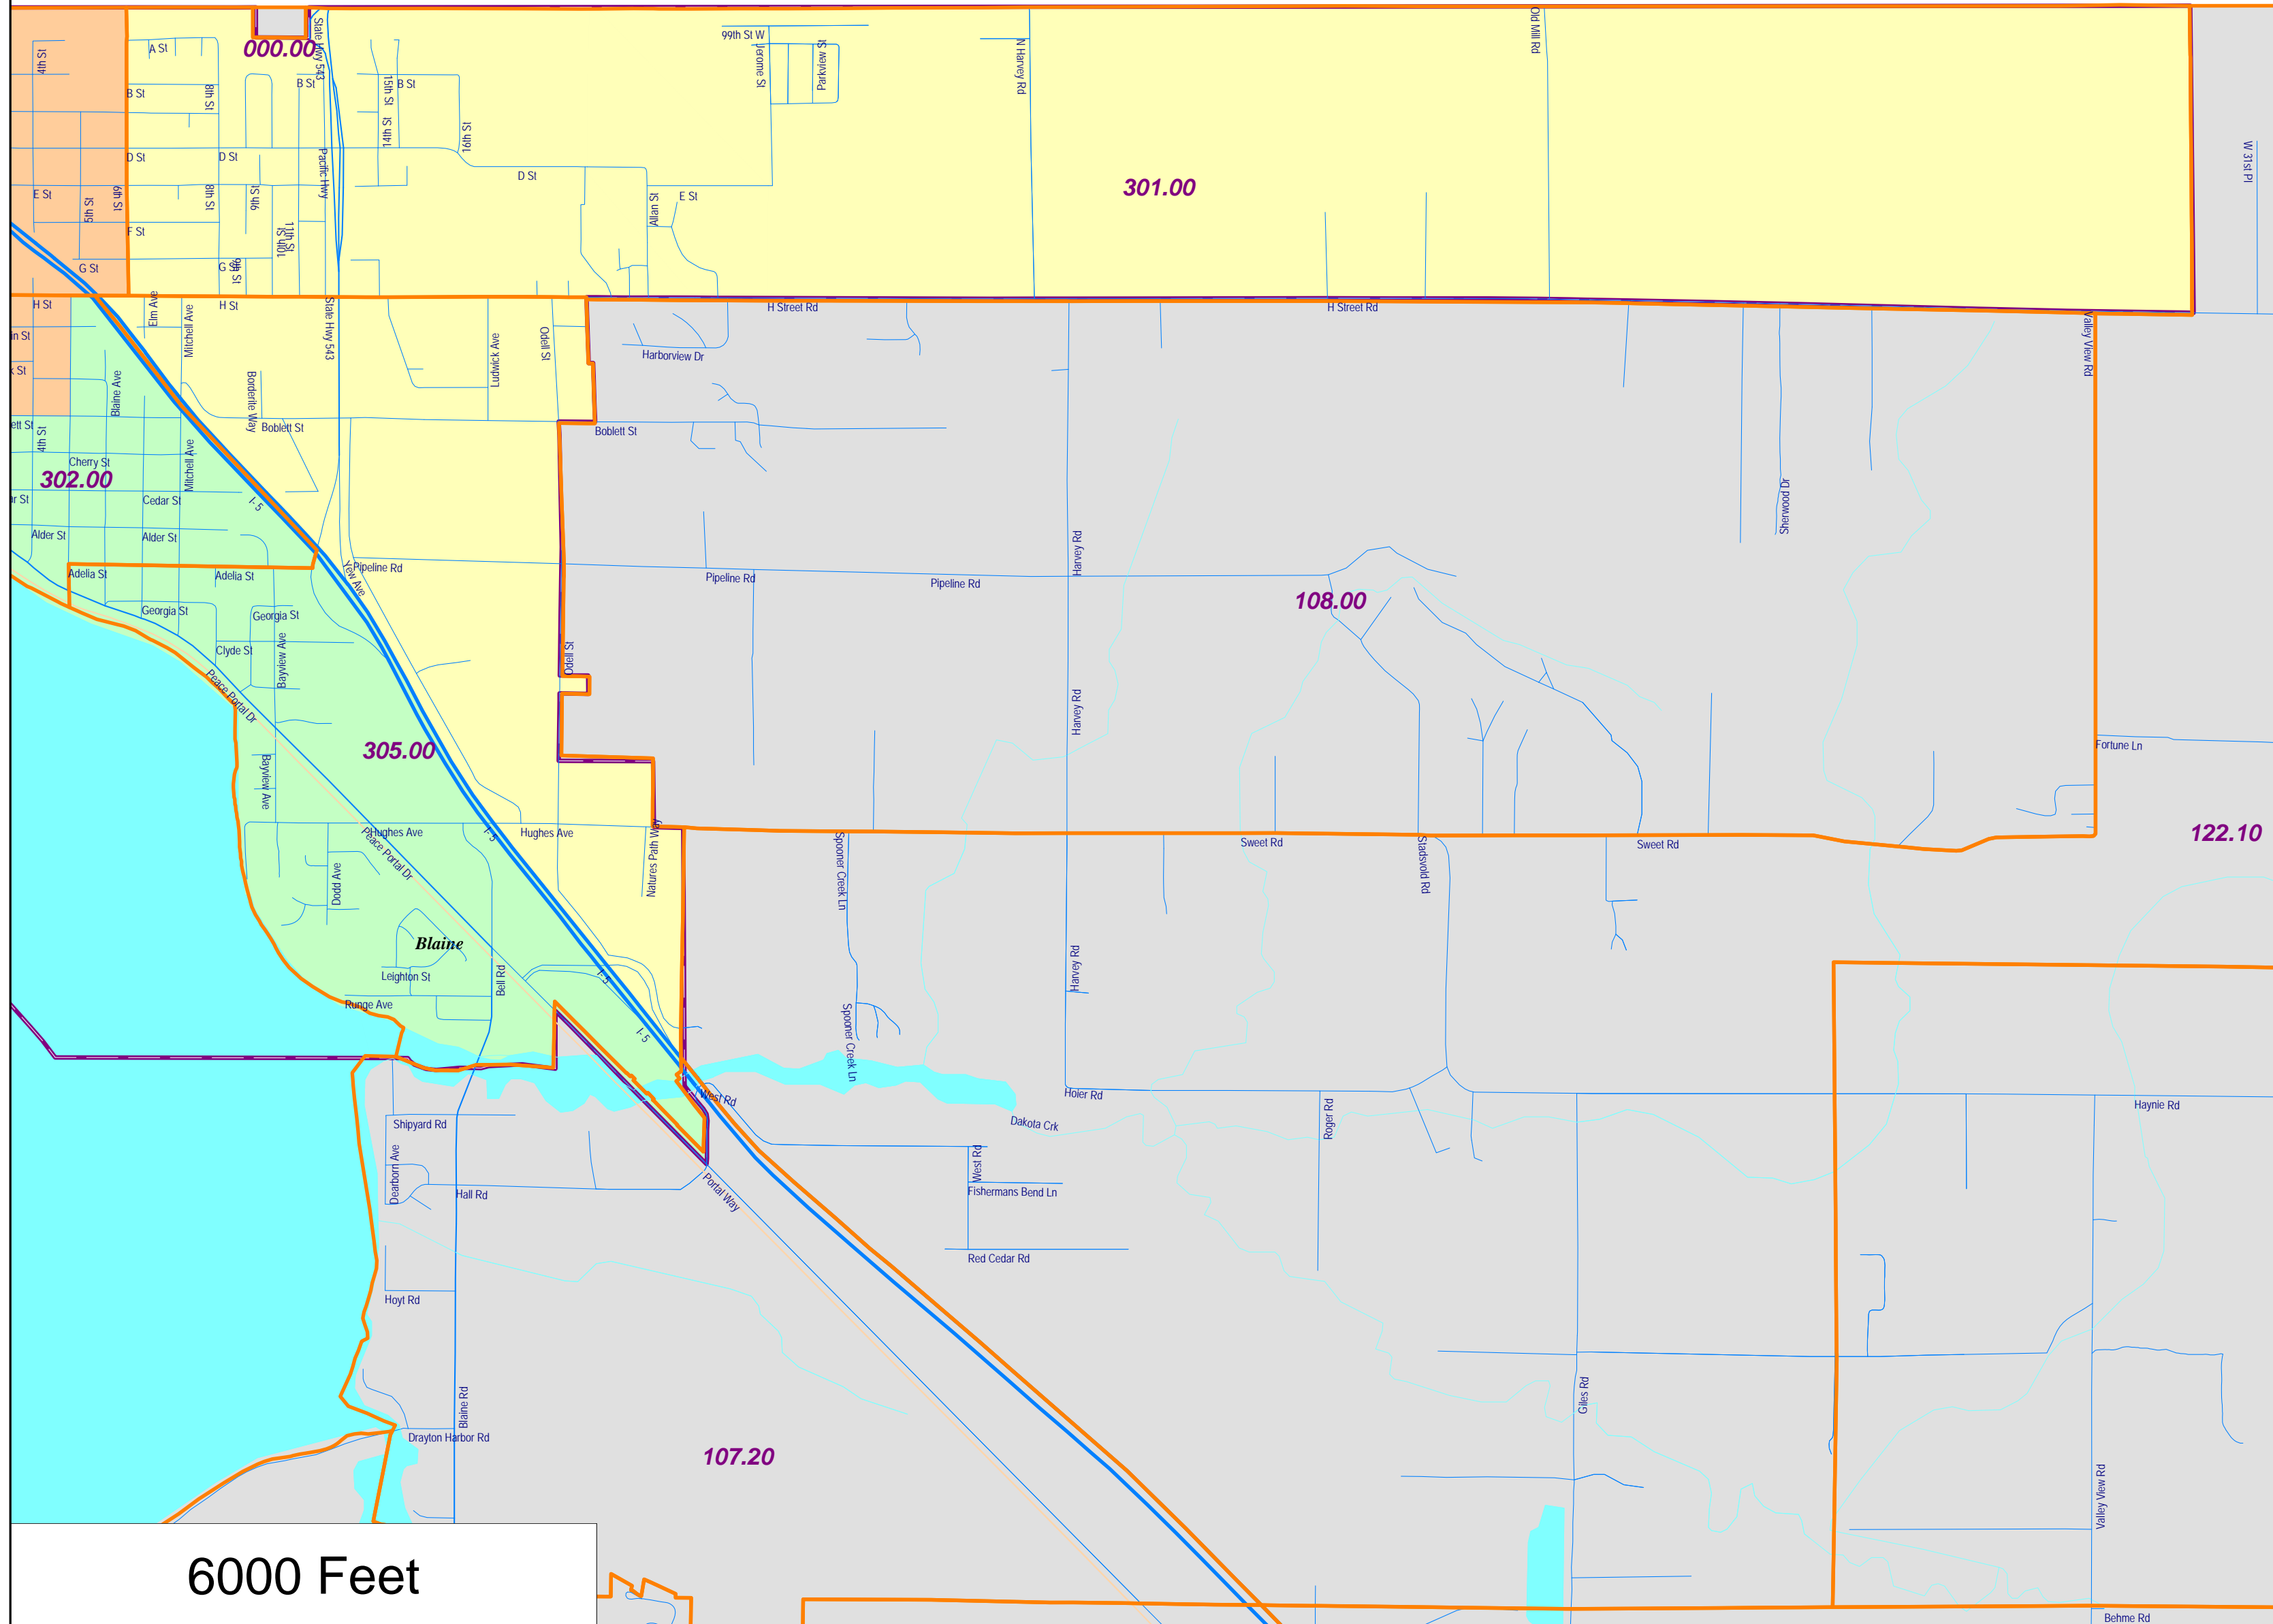

City of Blaine - Proposed Commission Districts as Approximated Using Census 2020 Geography

 1st District

 2nd District

 3rd District

City Limits 

District Outline 

6000 Feet

City of Blaine - Proposed Commission Districts as Approximated Using Census 2020 Geography

- 1st District
- 2nd District
- 3rd District

City Limits

District Outline

3000 Feet

City of Blaine - Proposed Commission Districts as Approximated Using Census 2020 Geography

-  1st District
-  2nd District
-  3rd District

City Limits

Previous Wards

District Outline