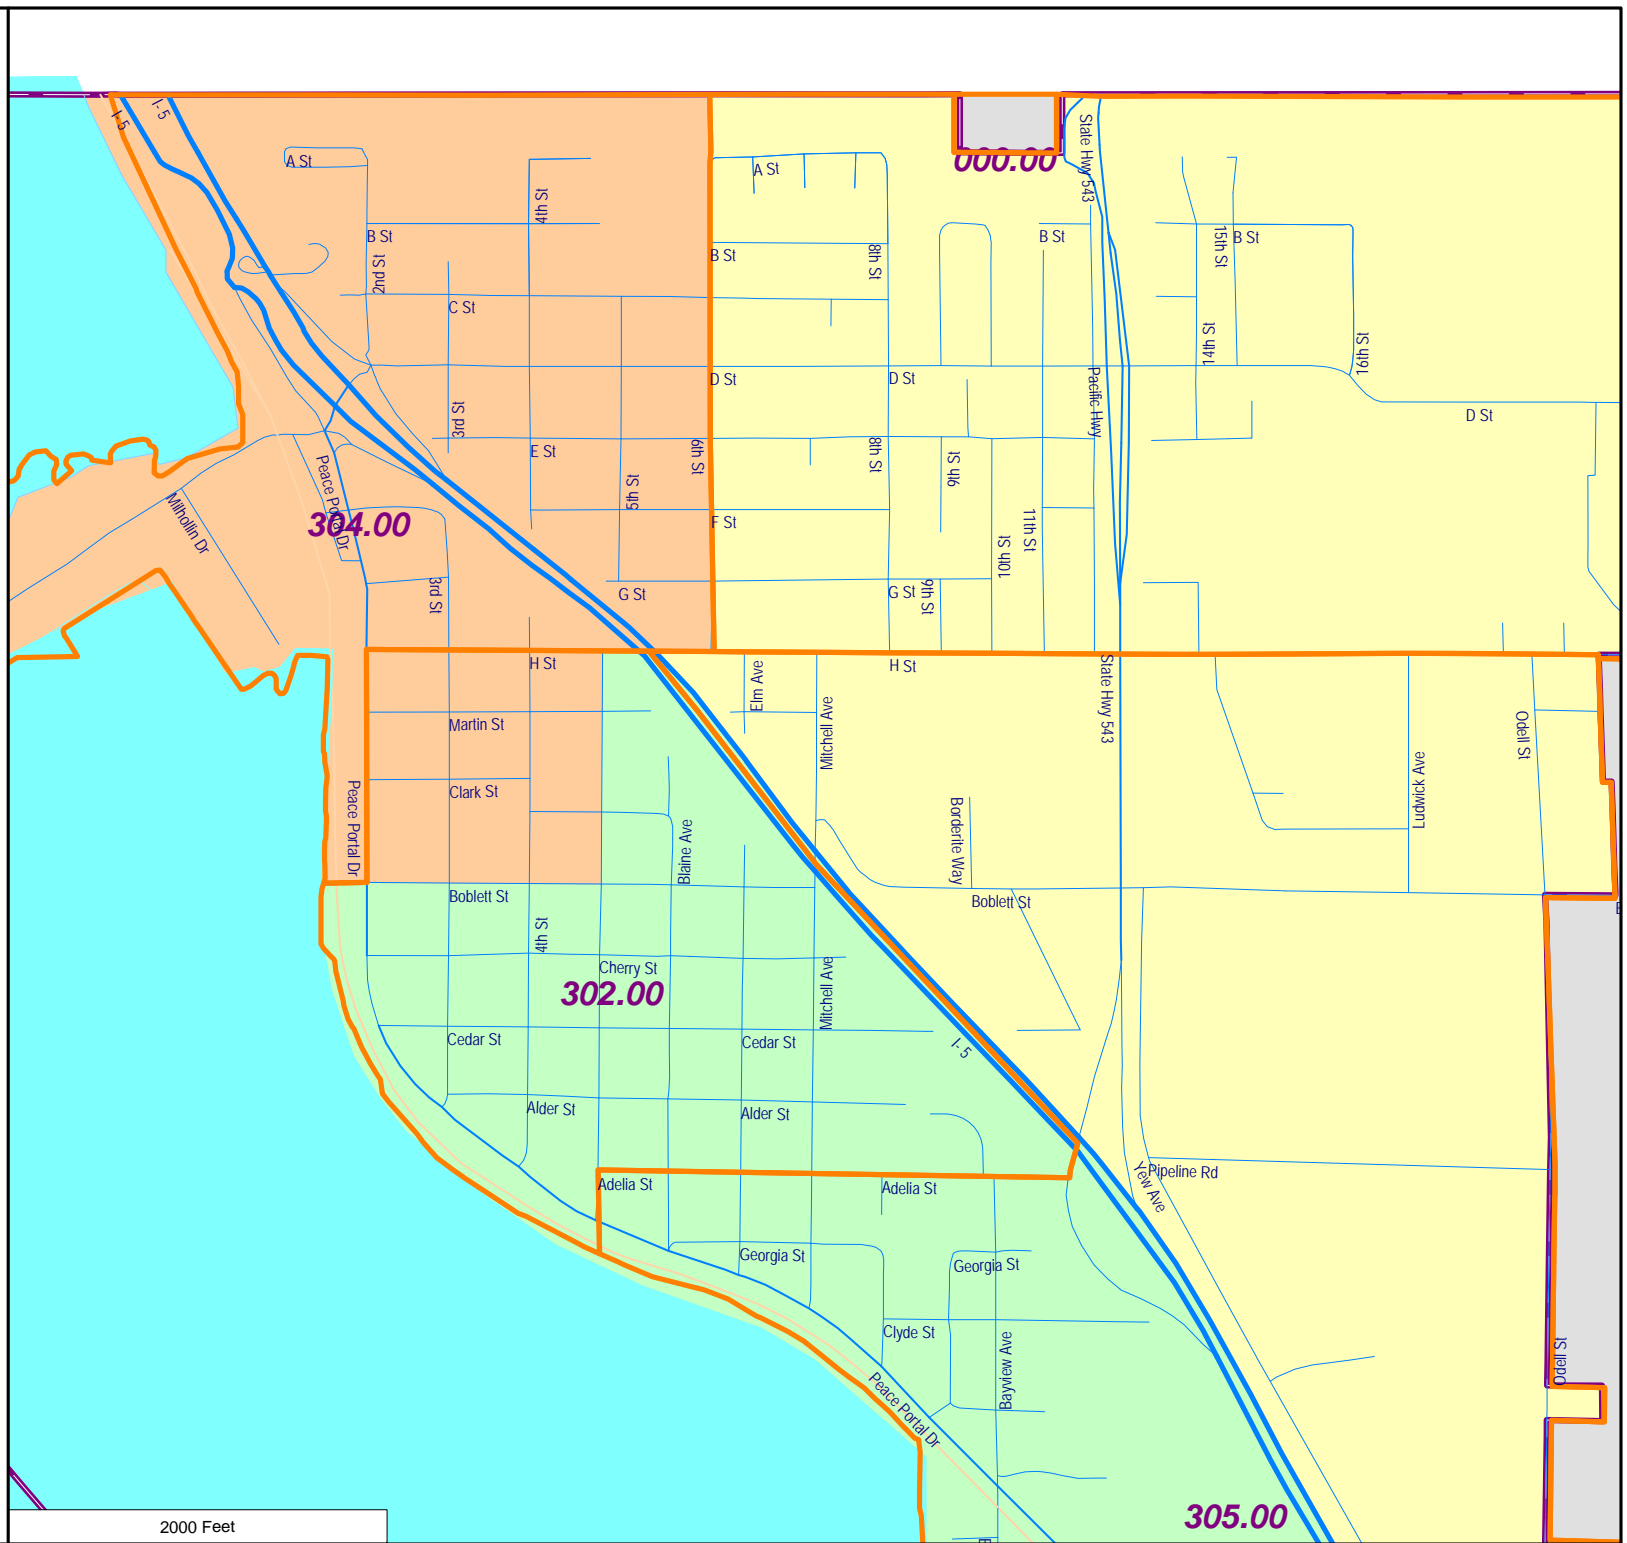

City Limits 

Previous Wards 

District Outline 

5000 Feet

City of Blaine - Proposed Commission Districts as Approximated Using Census 2020 Geography

- 1st District
- 2nd District
- 3rd District

City Limits

Previous Wards

District Outline

City of Blaine - Proposed  
Commission Districts as  
Approximated Using  
Census 2020 Geography

- 1st District
- 2nd District

City Limits

District Outline

City of Blaine - Proposed Commission Districts as Approximated Using Census 2020 Geography

- 1st District
- 2nd District
- 3rd District

City Limits

District Outline

2000 Feet

City of Blaine - Proposed Commission Districts as Approximated Using Census 2020 Geography

- 1st District
- 2nd District
- 3rd District

City Limits

Previous Wards

District Outline