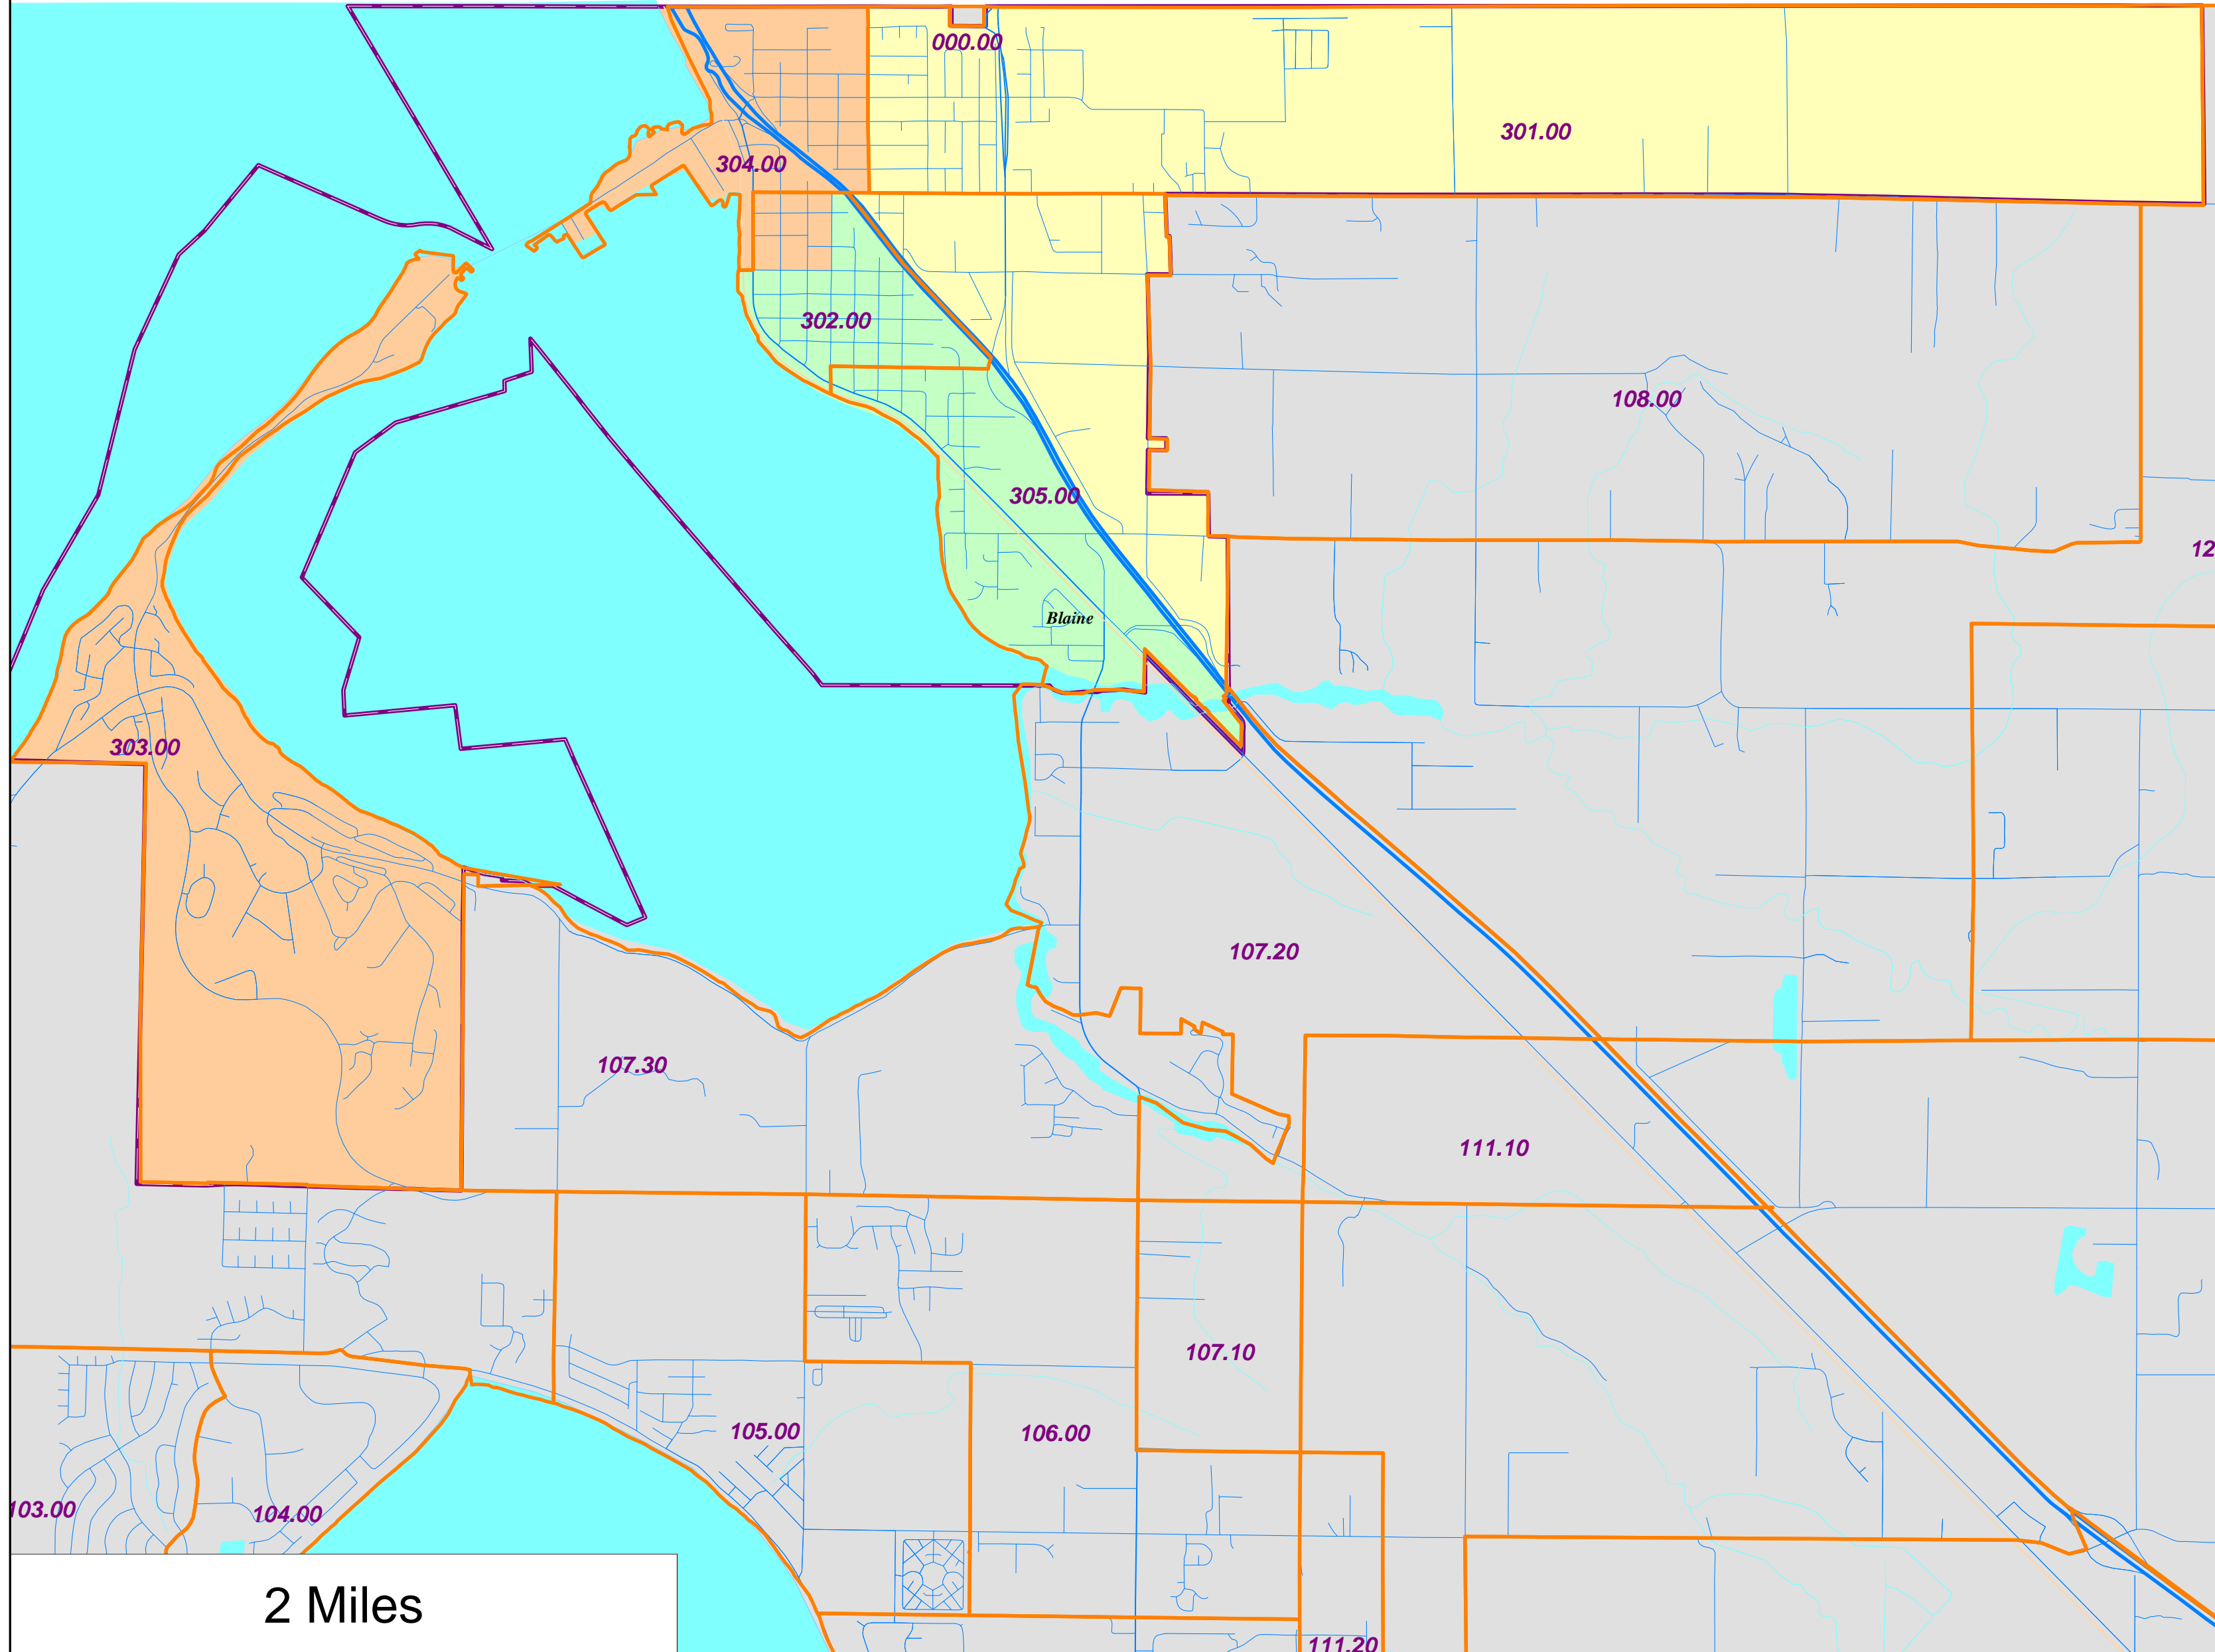

City of Blaine - Proposed  
Commission Districts as  
Approximated Using  
Census 2020 Geography

1st District

2nd District

3rd District

City Limits

District Outline

## City of Blaine District Summary Report

Director District Number	Ideal Population	Total Population	Deviation from Ideal	% Deviation from Ideal	White Population	Hispanic Origin (of any race)	Non White & Mixed
1st	1,961	1,930	-31	-1.58	1,502	134	428
2nd	1,961	1,956	-5	-0.25	1,496	209	460
3rd	1,961	1,998	37	1.89	1,583	121	415
Totals.....		<u>5,884</u>	<u>1</u>		<u>4,581</u>	<u>464</u>	<u>1,303</u>

**Summary of Population by Race and Hispanic Origin**

District Number	Total Population	Total Population by Race							Two or More Races	Hispanic Origin (of any race)
		Single Race								
		Total	White	Black African American	American Indian and Alaska Native	Asian	Native Hawaiian and Other Pacific Islander	Other Race	Total	
1st	1,930	1,753	1,502	23	28	116	56	28	177	134
2nd	1,956	1,759	1,496	34	27	133	20	49	197	209
3rd	1,998	1,839	1,583	19	25	157	12	43	159	121
Totals.....	<u>5,884</u>	<u>5,351</u>	<u>4,581</u>	<u>76</u>	<u>80</u>	<u>406</u>	<u>88</u>	<u>120</u>	<u>533</u>	<u>464</u>

City Limits

Previous Wards

District Outline