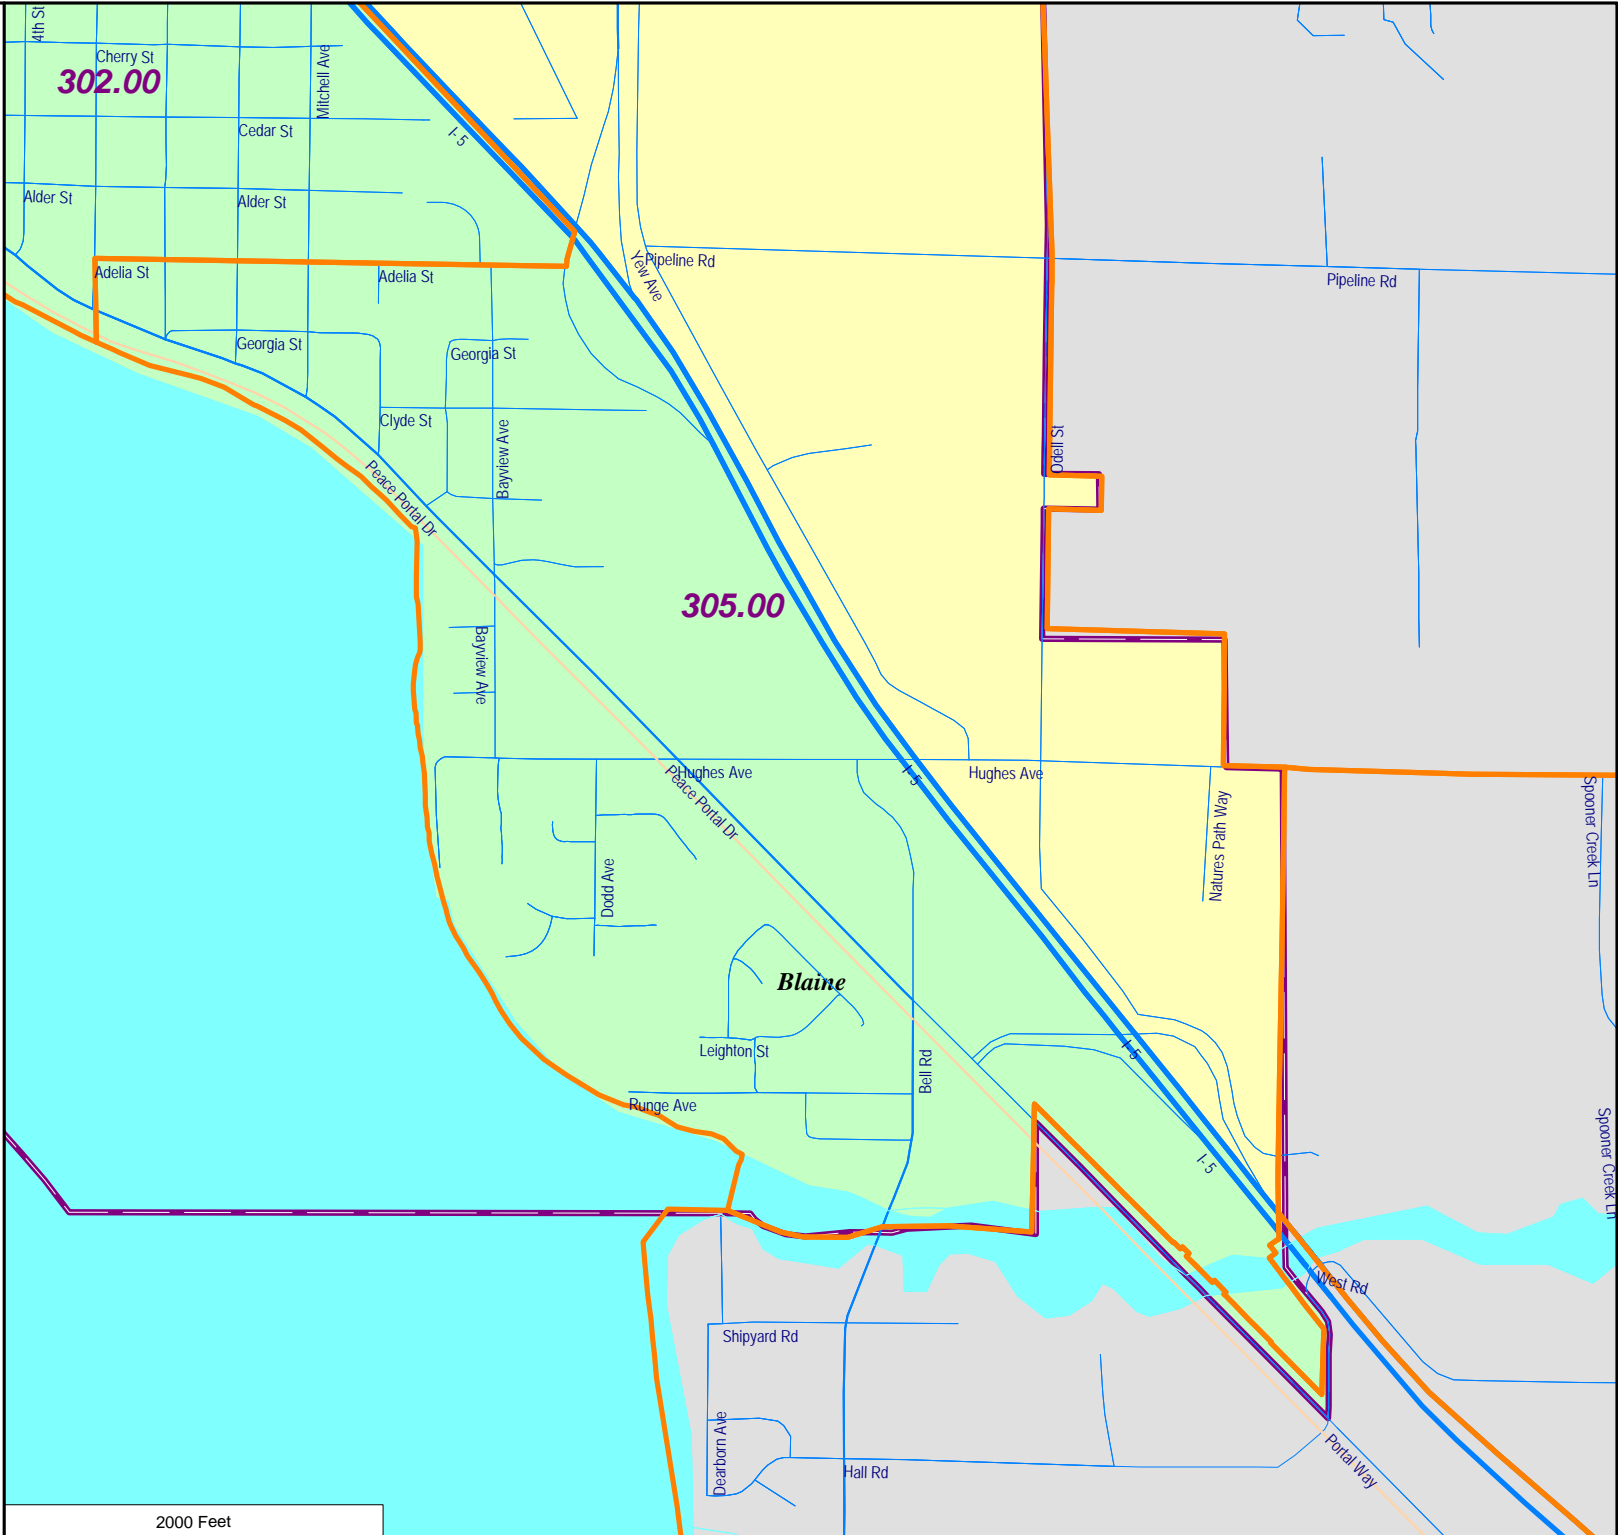

City Limits 

Previous Wards 

District Outline 

5000 Feet

City of Blaine - Proposed Commission Districts as Approximated Using Census 2020 Geography

- 1st District
- 2nd District
- 3rd District

City Limits

Previous Wards

District Outline

City of Blaine - Proposed  
Commission Districts as  
Approximated Using  
Census 2020 Geography

- 1st District
- 2nd District

City Limits

District Outline

City of Blaine - Proposed Commission Districts as Approximated Using Census 2020 Geography

- 1st District
- 2nd District
- 3rd District

City Limits

District Outline

2000 Feet

City of Blaine - Proposed Commission Districts as Approximated Using Census 2020 Geography

- 1st District
- 2nd District
- 3rd District

City Limits

Previous Wards

District Outline