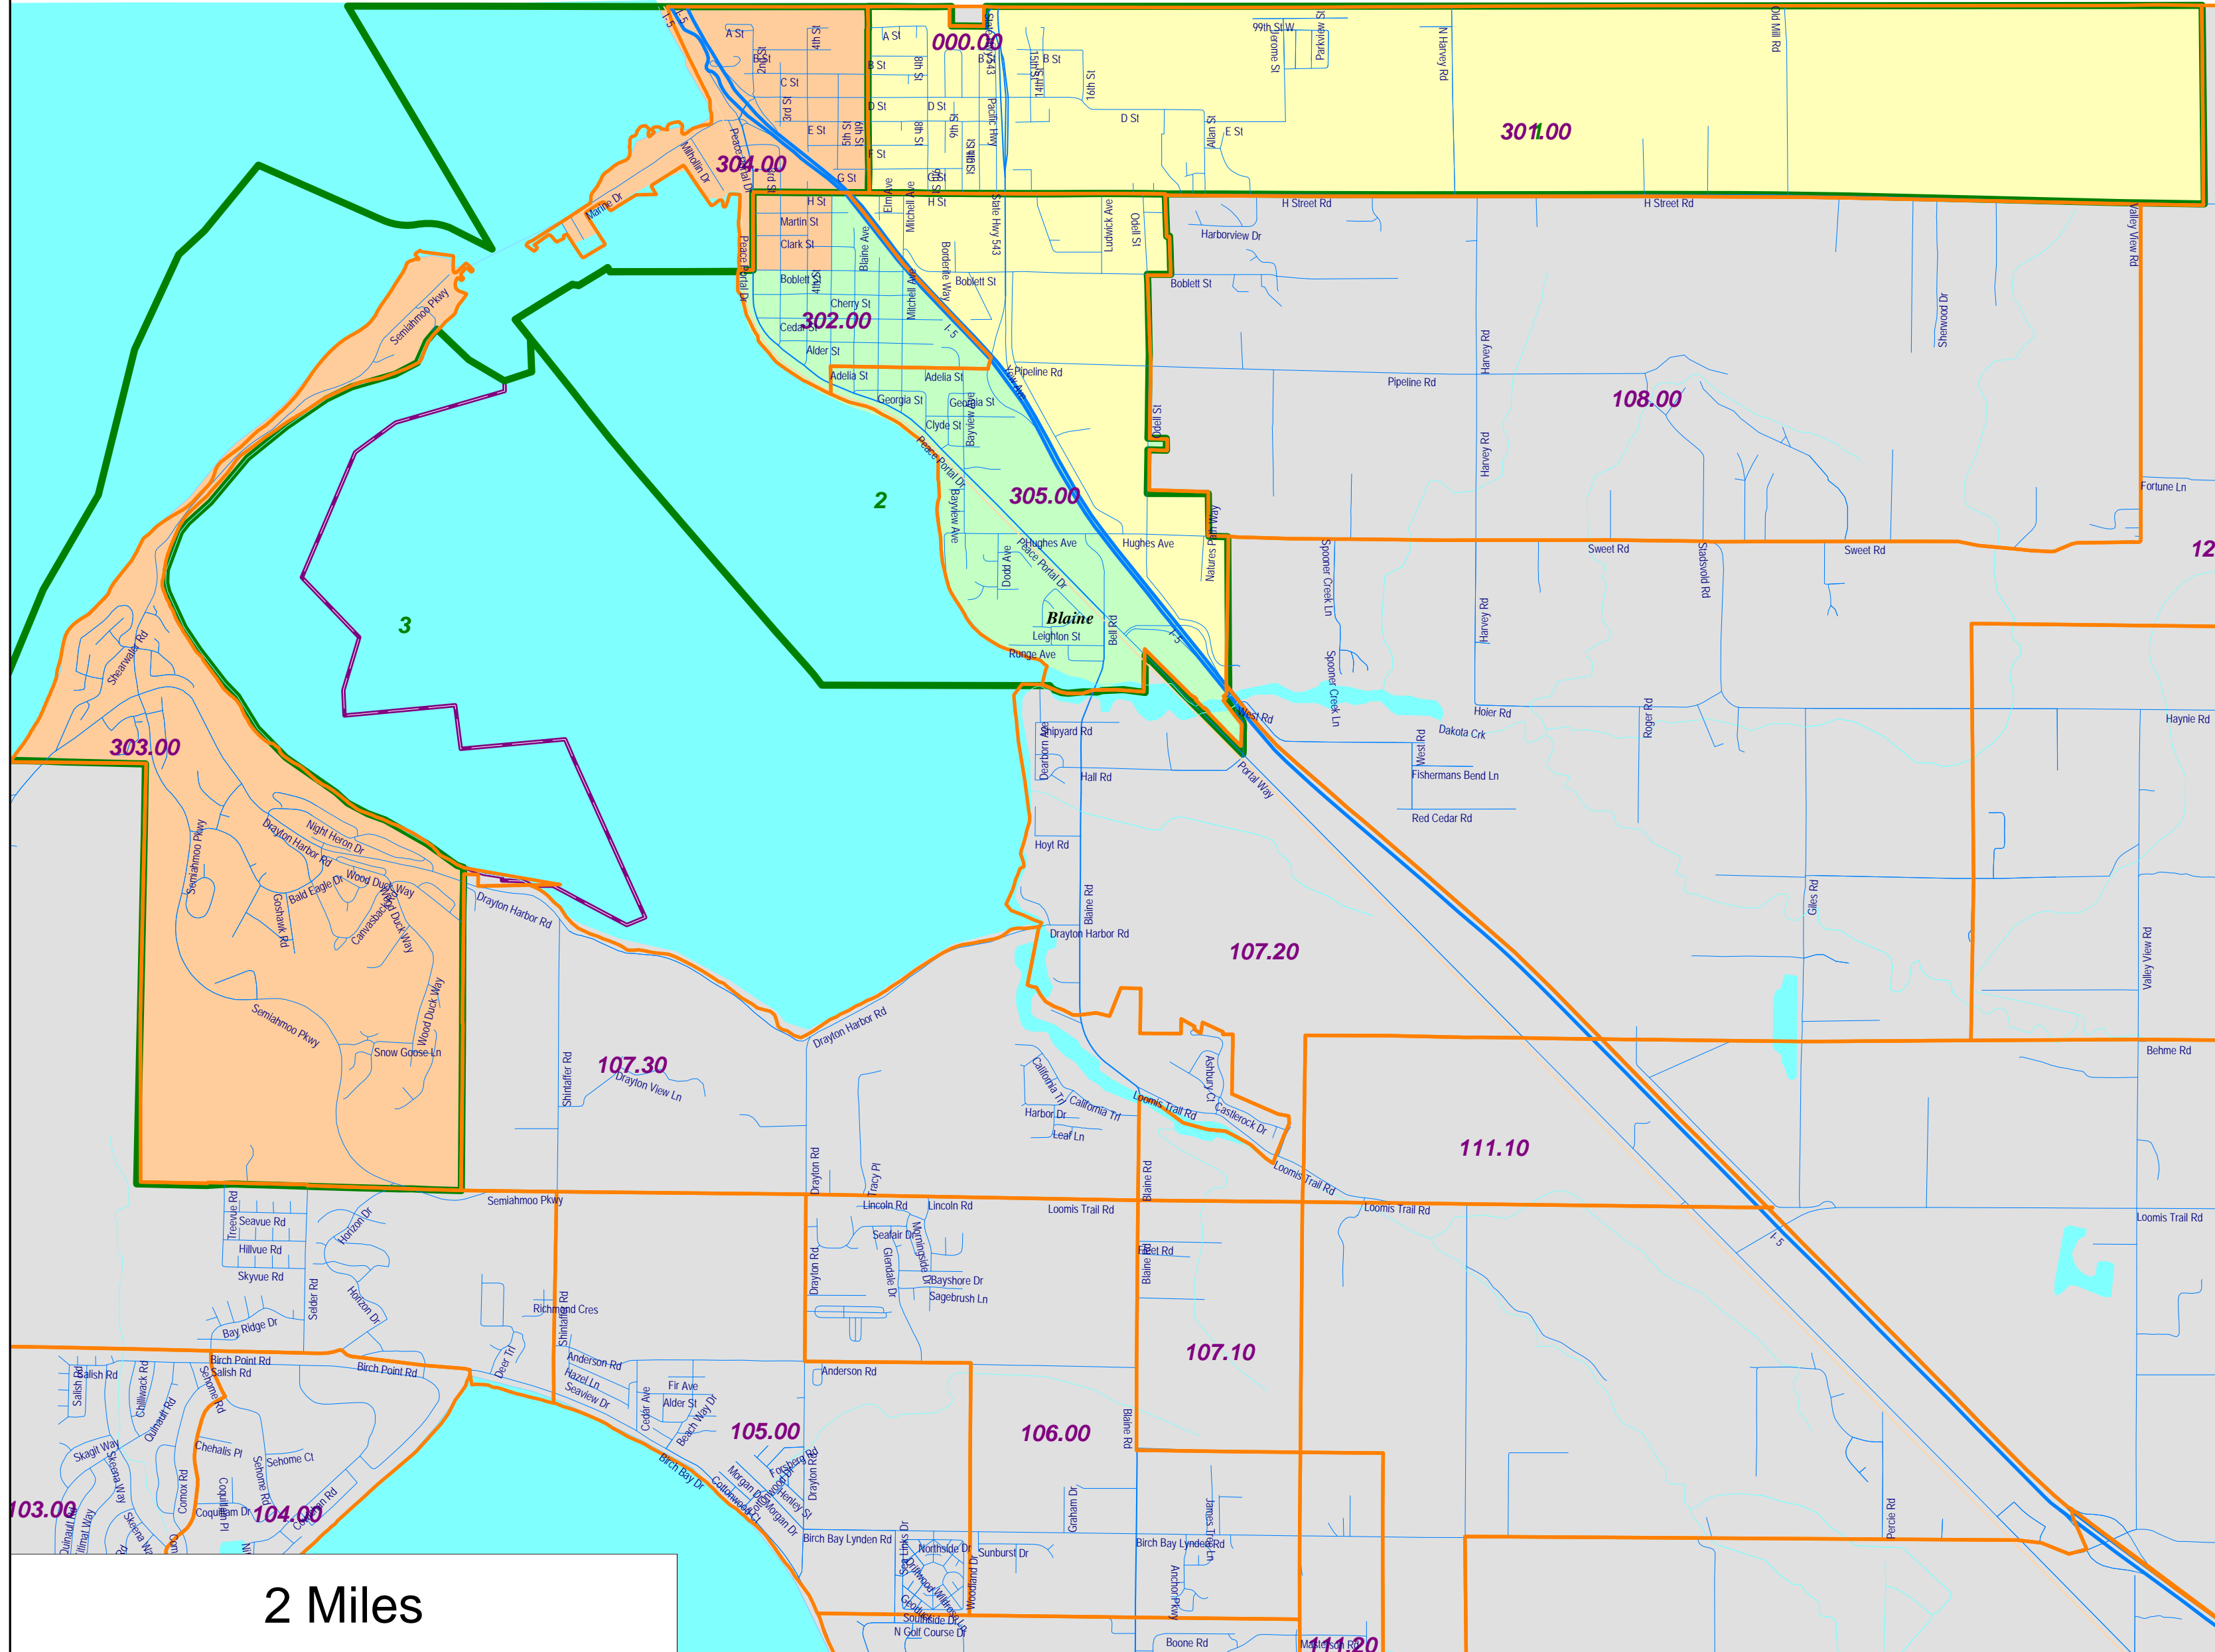

- 1st District
- 2nd District
- 3rd District

City Limits

District Outline

3000 Feet

City of Blaine - Proposed Commission Districts as Approximated Using Census 2020 Geography

-  1st District
-  2nd District
-  3rd District

City Limits 

Previous Wards 

District Outline 

5000 Feet

City of Blaine - Proposed Commission Districts as Approximated Using Census 2020 Geography

- 1st District
- 2nd District
- 3rd District

City Limits

Previous Wards

District Outline

City of Blaine - Proposed  
Commission Districts as  
Approximated Using  
Census 2020 Geography

- 1st District
- 2nd District

City Limits

District Outline

City of Blaine - Proposed Commission Districts as Approximated Using Census 2020 Geography

City Limits

Previous Wards

District Outline