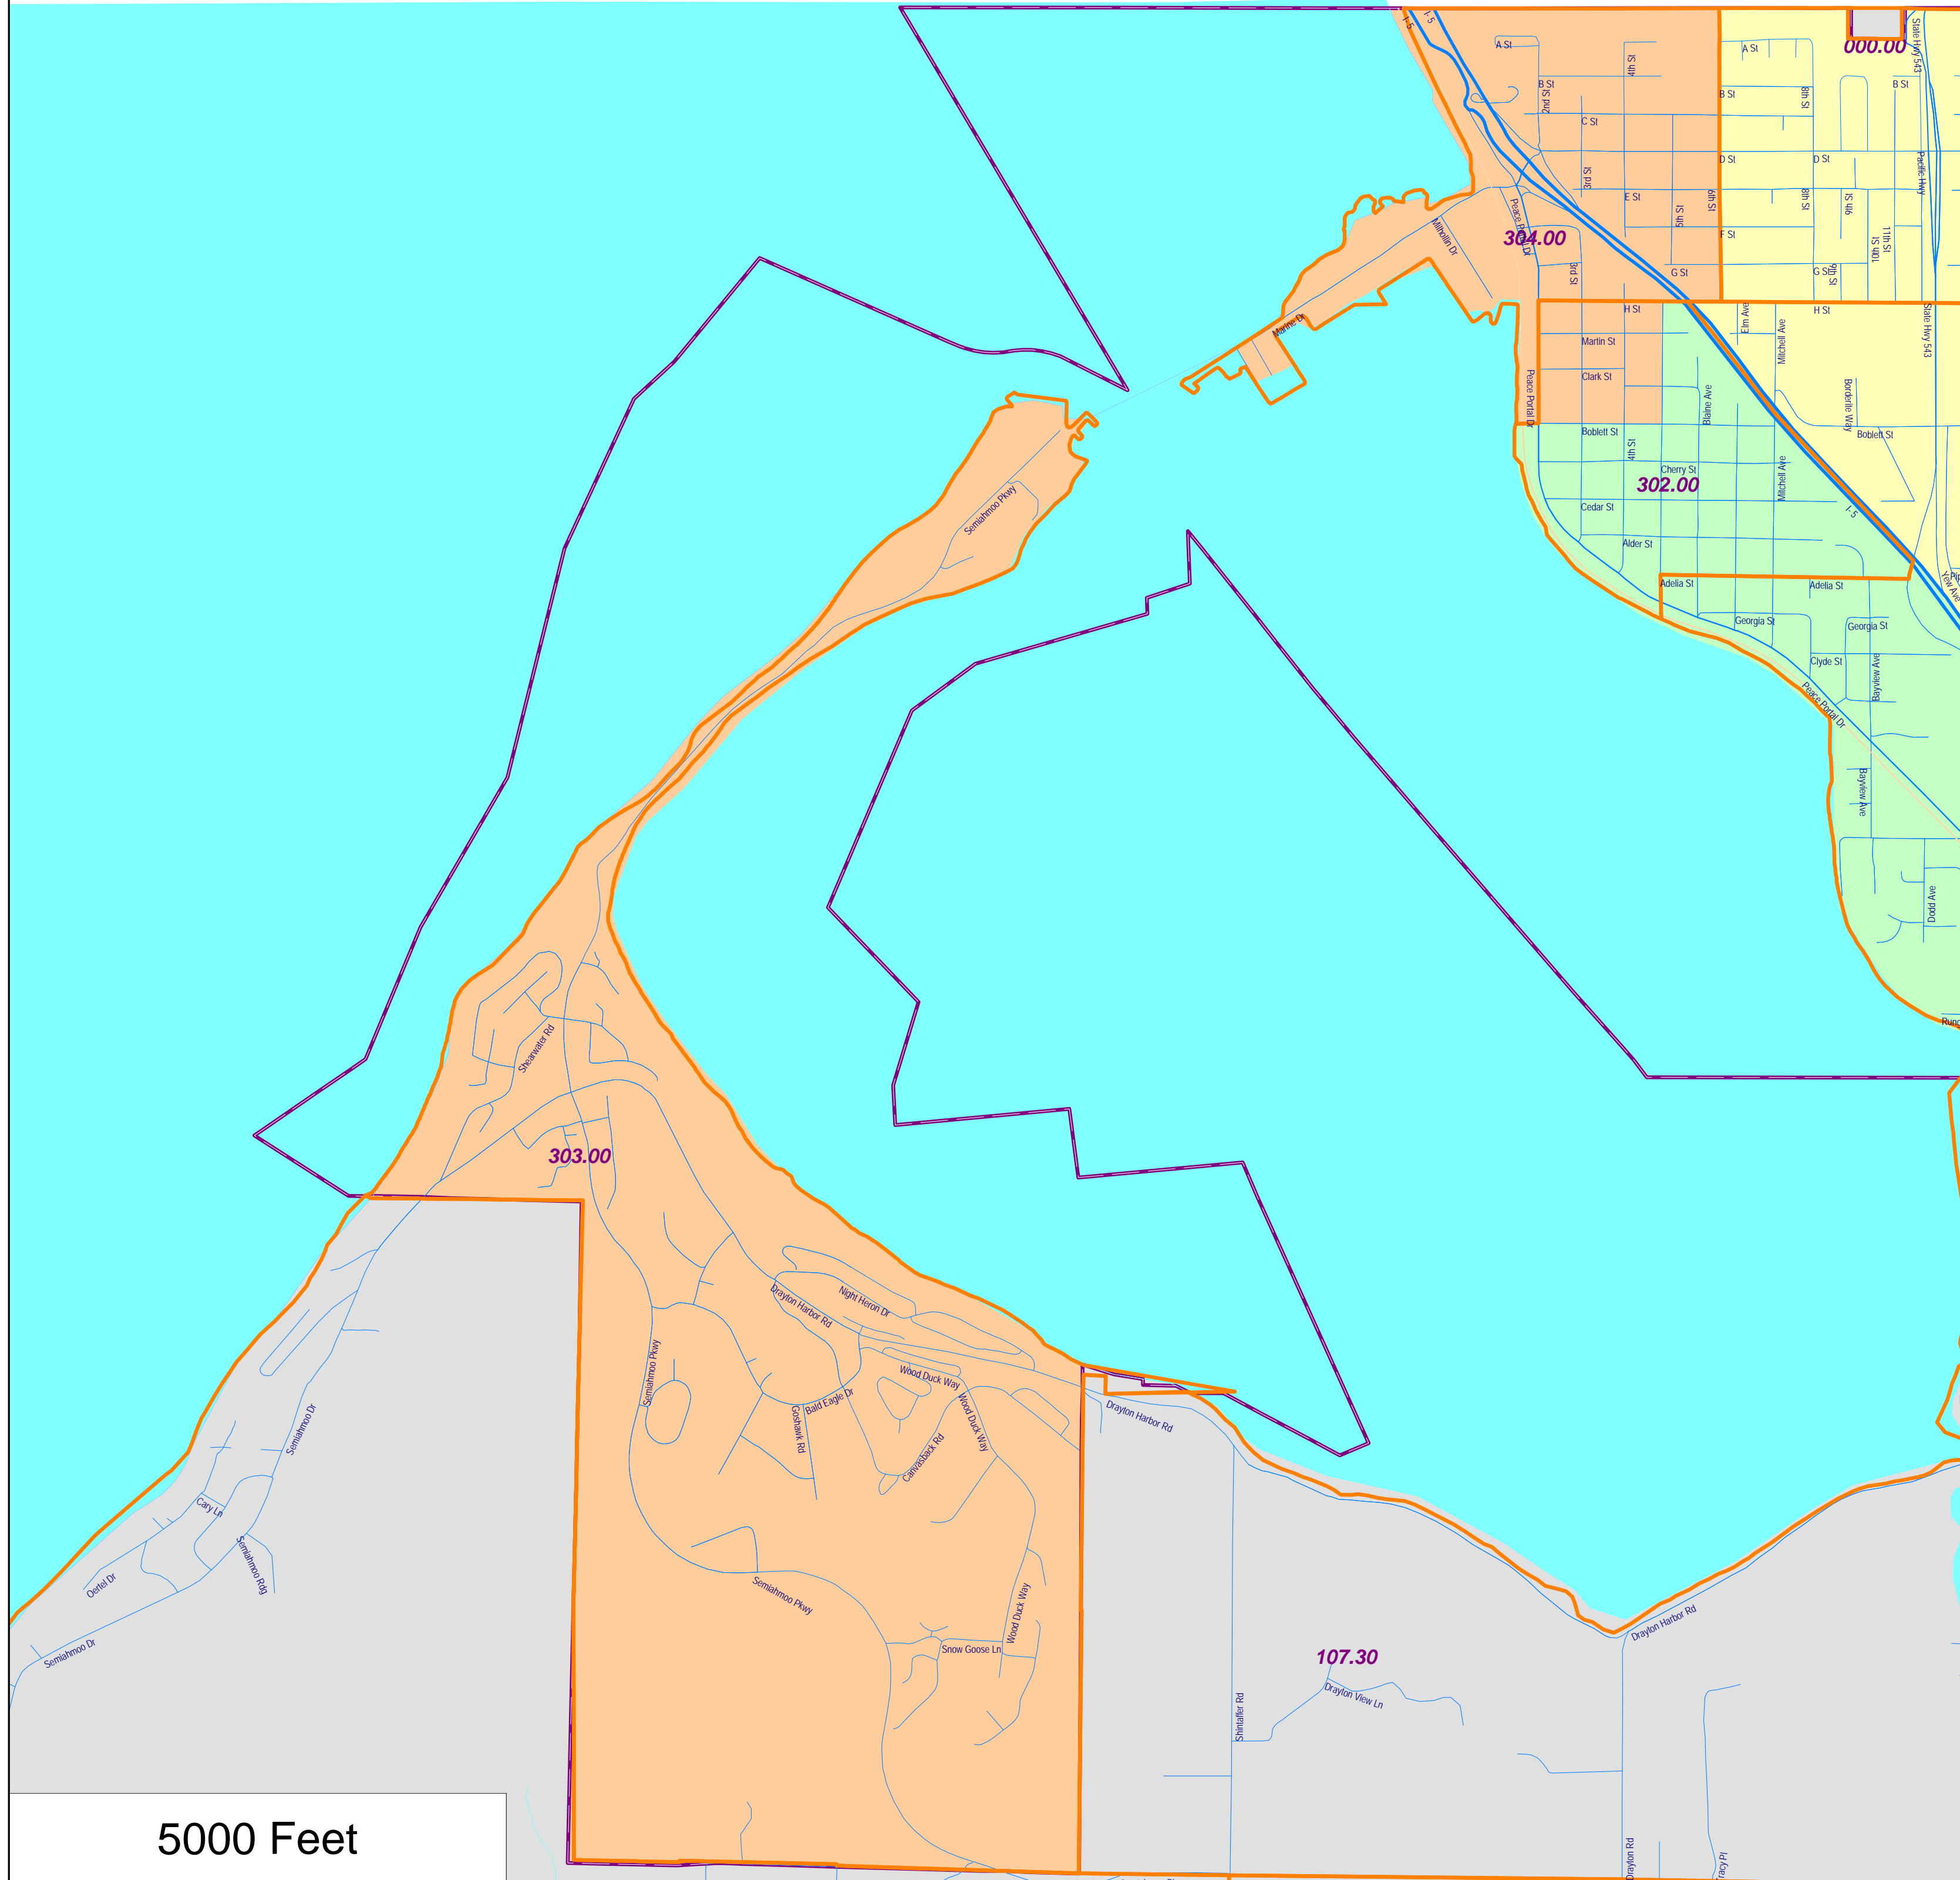

City of Blaine - Proposed Commission Districts as Approximated Using Census 2020 Geography

- 1st District
- 2nd District
- 3rd District

City Limits

Previous Wards

District Outline

5000 Feet