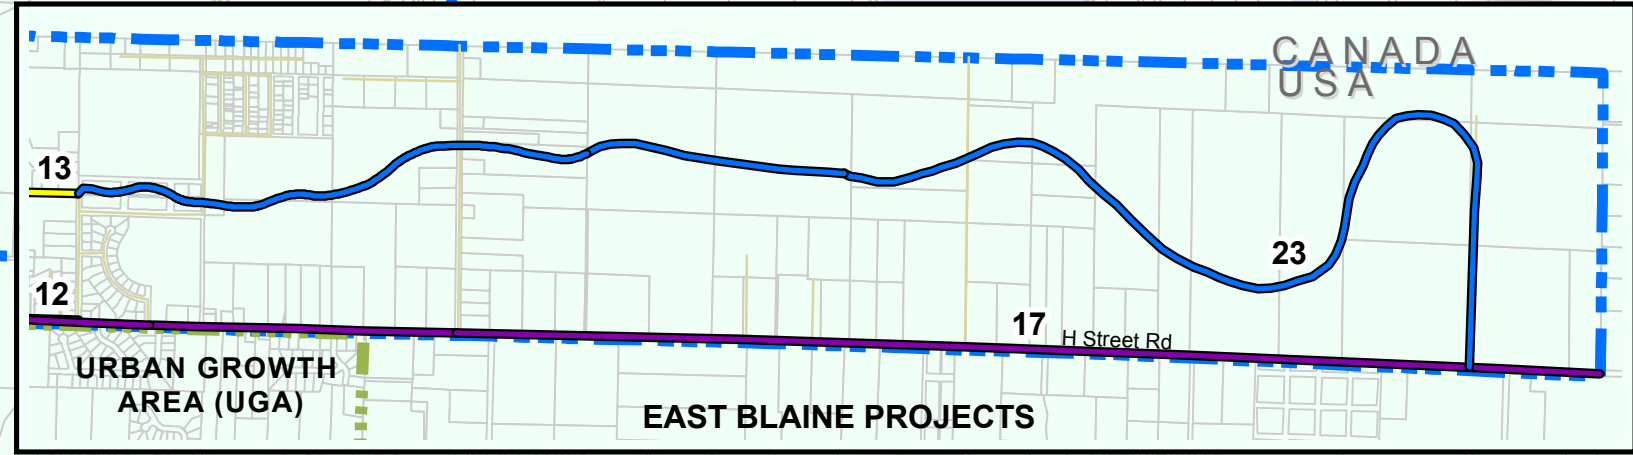

See Inset for East Blaine Projects

No Other Projects South of This Note

PROJECT NAME	
1. 14th St Trail	19. Lincoln Park Trail
2. 14th to Lincoln Park Tr	20. Millennium
3. 2nd St	21. Millennium Trail
4. 7th St Trail	22. Montfort Park Community
5. Blaine Athletic Trail	23. Motts Hill Parkway
6. Blaine Ave sidewalk	24. Peace Portal
7. Blaine Avenue	25. Peace Portal medium stan
8. Blaine Rd	26. Salish Coast Trail
9. Cain Creek Trail	27. Semiahmoo Dock Trail
10. Cedar Street	28. Semiahmoo Memorial Boardwalk
11. Coast Millenium Trail	29. Semiahmoo N-S Trail
12. Critical Sidewalk Project	30. Semiahmoo Park Beach
13. D St	31. Semiahmoo Parkway
14. Dakota Creek Trail	32. Semiahmoo Pkwy Path
15. Drayton Harbor Rd	33. Semiahmoo Spit Loop Trail
16. Drayton Harbor Trail	34. Wharf Loop Trail
17. H St	35. Yew Avenue
18. Hughes Ave	